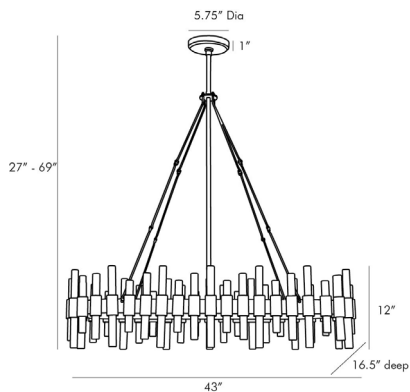

ARTERIALS

HASKELL OVAL CHANDELIER

89130

H: 27 IN, W: 43 IN, D: 16.5 IN
 Antique Brass, Clear Acrylic
 Contract Suitable As Is

Antique brass and clear acrylic are the perfect pair on this oval-frame steel chandelier. Forty pillars of clear acrylic create a stunning design and add extra shine. Similar style available in a small (89094) and large round shape (89055) and as a sconce (49057). Additional pipe available (PIPE-101). Damp-rated, although limited covered outdoor conditions may affect finish.

APPEARANCE

Material Acrylic, Steel
 Finish Antique Brass, Clear
 Top Coat/Sealant true

DIMENSIONS

Chandelier H: 12 IN, W: 43 IN, D: 16.5 IN
 Minimum Hanging Height 27 IN
 Maximum Hanging Height 69 IN
 Canopy H: 1.5 IN, Dia: 5.75 IN

WIRING

Rating Damp
 Cord 10 FT, Black, SVT
 Socket 10, Type B--E12 Other
 Maximum Watt 40
 Voltage 110-120 V

CERTIFICATIONS

Cerifications Mexico
 United States, Canada

COMPLIANCY

UL/ETL Yes
 RoHS true

SHIPPING

Product Weight 49.5 LBS
 Gross Weight 56 LBS
 Shipping Box 1 H: 8 IN, L: 45 IN, W: 19 IN

REPLACEMENT PARTS

Replacement Part 1 PIPE-101
 Replacement Part 1 Dim (1) 6", (1) 12"
 Replacement Part 2 CANOPY-106
 Replacement Part 2 Dim 1" x 5.75" Dia